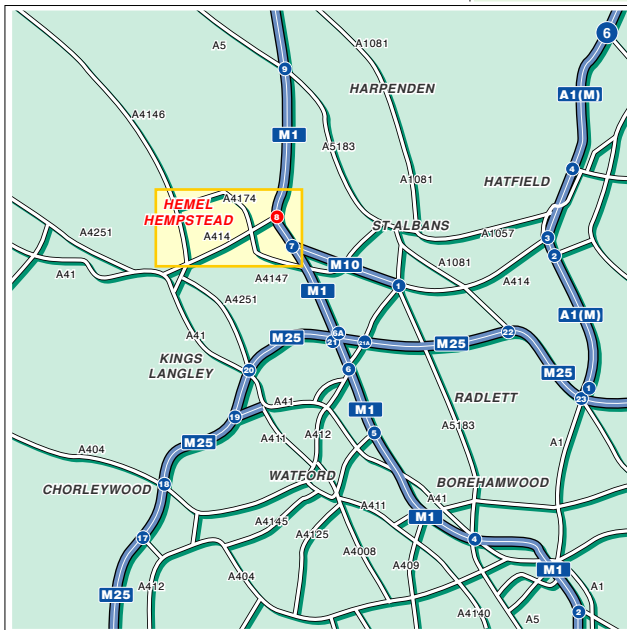

Tel: +44 (0)870 600 4466  
 Fax: +44 (0)1442 884566

© Give Way 2006  
 OS data, PU 100040256, Crown © 2003.

**Public Transport**

 **By Rail, Hemel Hempstead Station.**  
 Approximately 10 - 15 minutes taxi ride away.  
*For information on train operators and times phone National Rail Enquiries on 0845 7484950.*

 **By Air, London Luton Airport.**  
 Approximately 30 minutes drive away.  
**London Heathrow Airport.**  
 Approximately 1 hours drive away